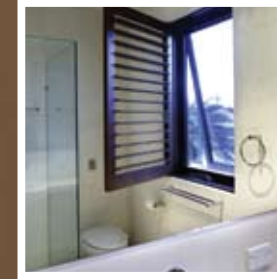

> Select Your Glass

There may be challenges that face you, such as how to maximise natural light while minimising summer heat and glare, low energy bills, improved security, limiting UV fading of furnishings, reducing noise levels and virtually eliminate window cleaning. By selecting the right glass you can achieve solutions that do not compromise daylight, comfort or energy efficiency.

A popular choice of glass for Queenslanders is Viridian ComfortPlus Smart Glass. This laminated glass combines the comfort benefits you need for both winter and summer, with substantial energy savings. It also reduces UV penetration by up to 99%. It also makes for a quieter home, reducing voice and traffic noise by up to 24%. We can help you choose from an extensive range available from our reputable suppliers or you, or your energy certifier can request a particular glass type.

Coloured glass is also available.

Viridian

Harvey Williams