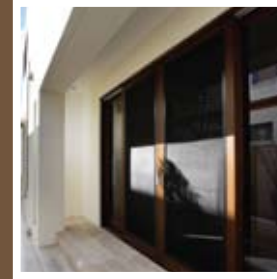

> Select Your Glass

There may be challenges that face you, such as how to maximise natural light while minimising summer heat and glare, low energy bills, improved security, limiting UV fading of furnishings, reducing noise levels and virtually eliminate window cleaning. By selecting the right glass you can achieve solutions that do not compromise daylight, comfort or energy efficiency.

A popular choice of glass for Queenslanders is Viridian ComfortPlus Smart Glass. This laminated glass combines the comfort benefits you need for both winter and summer, with substantial energy savings. It also reduces UV penetration by up to 99%. It also makes for a quieter home, reducing voice and traffic noise by up to 24%. We can help you choose from an extensive range available from our reputable suppliers or you, or your energy certifier can request a particular glass type.

Coloured glass is also available.

Viridian

Harvey Williams